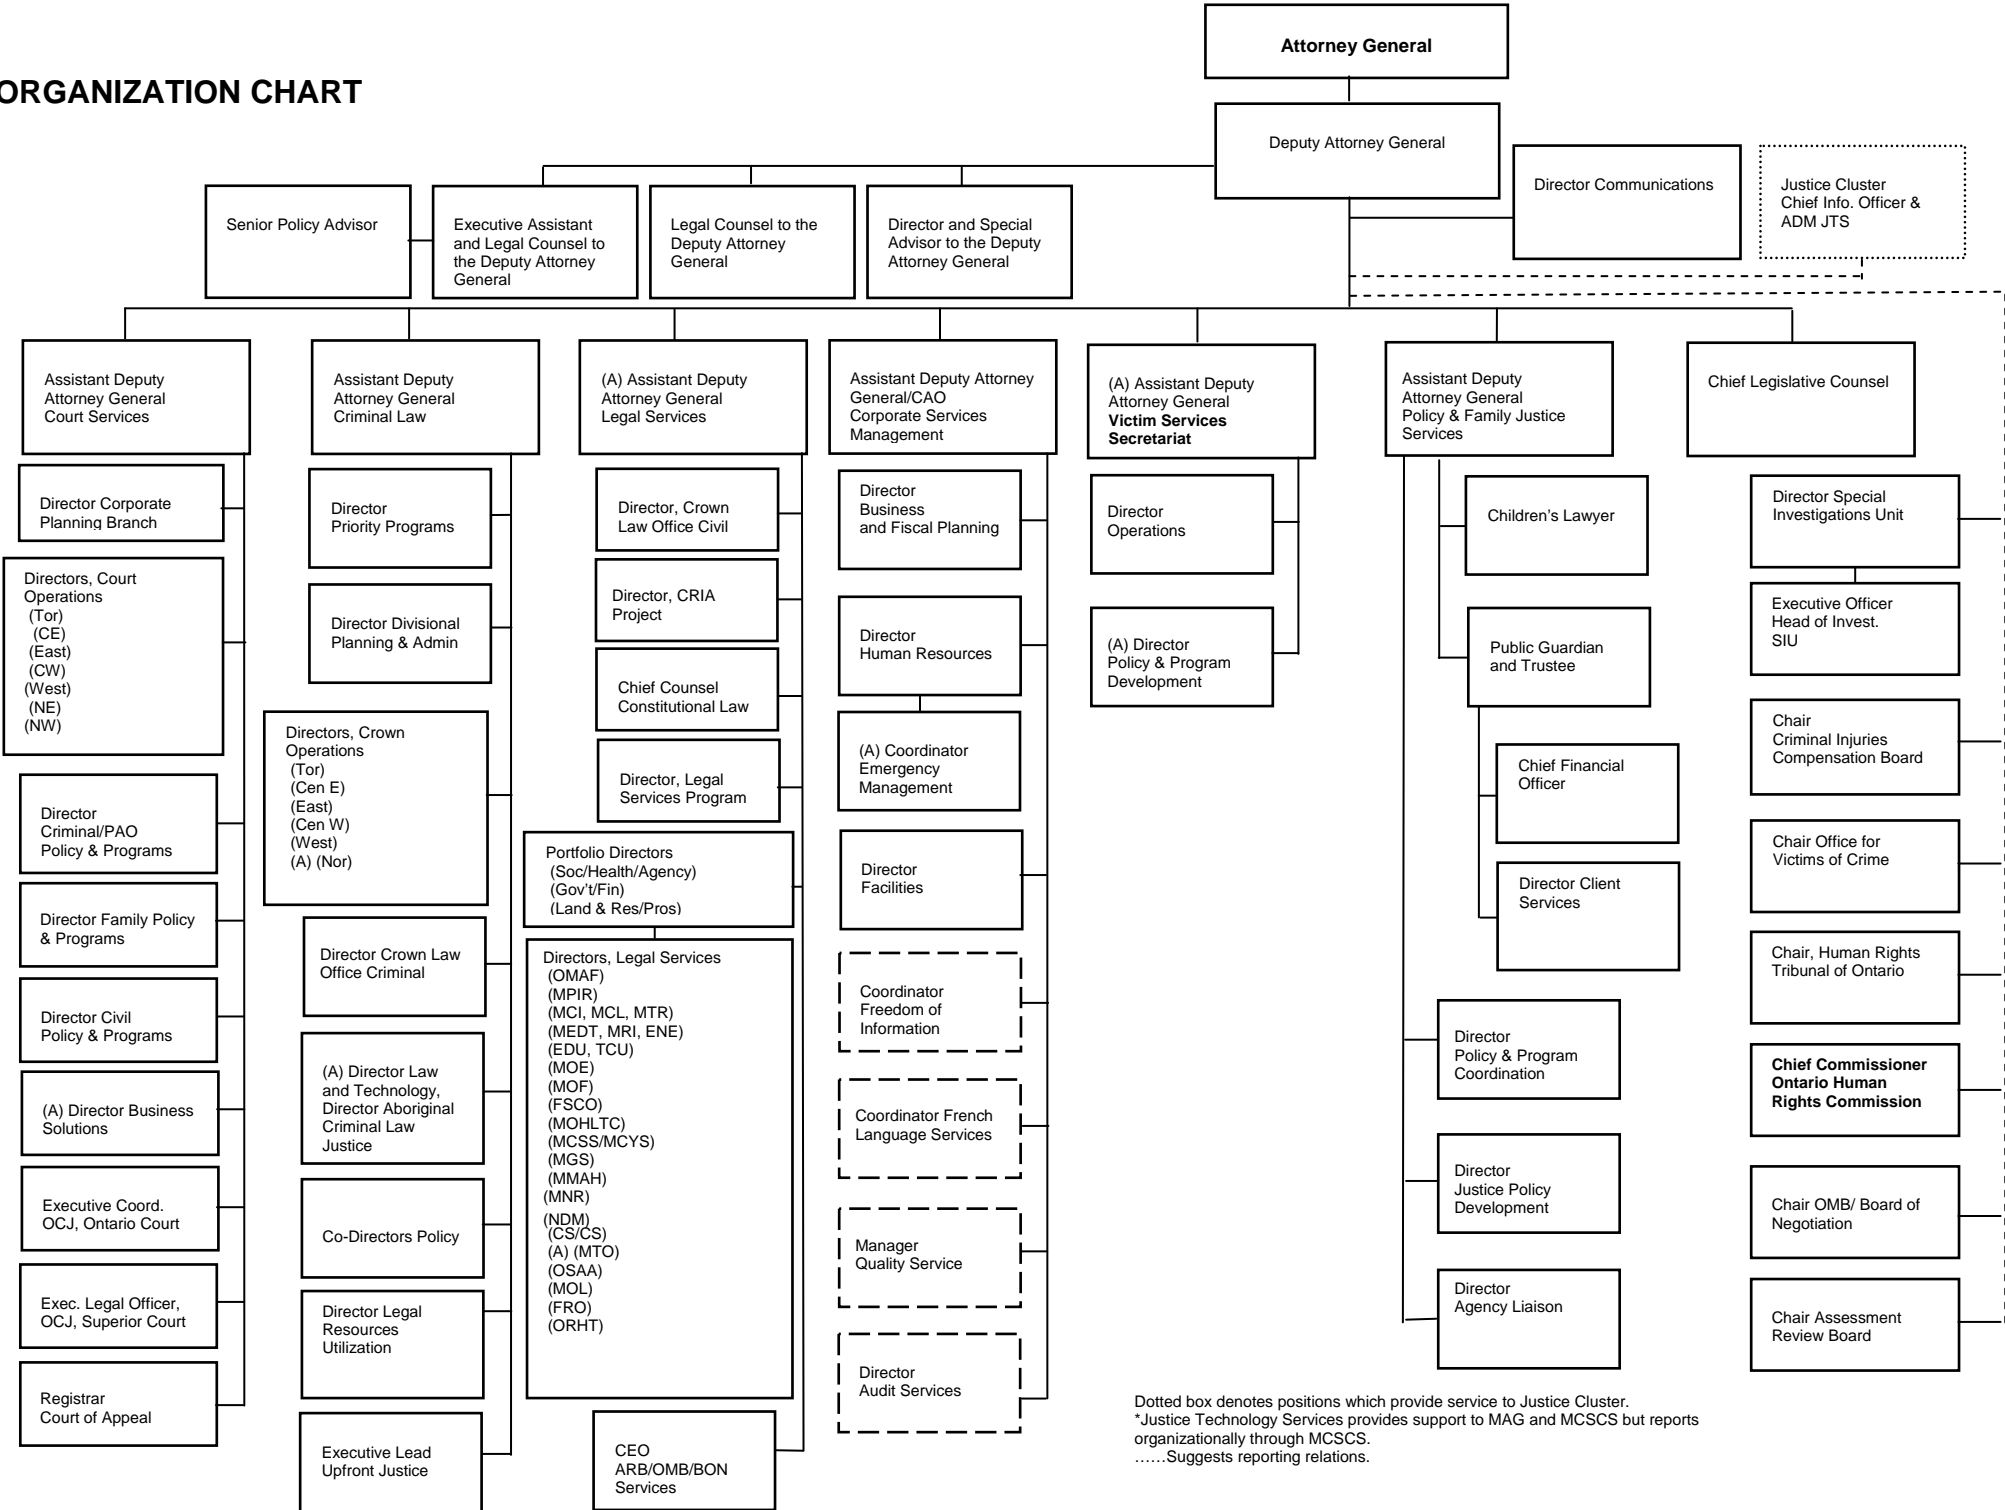

ORGANIZATION CHART

Dotted box denotes positions which provide service to Justice Cluster.
 *Justice Technology Services provides support to MAG and MCSCS but reports organizationally through MCSCS.
Suggests reporting relations.