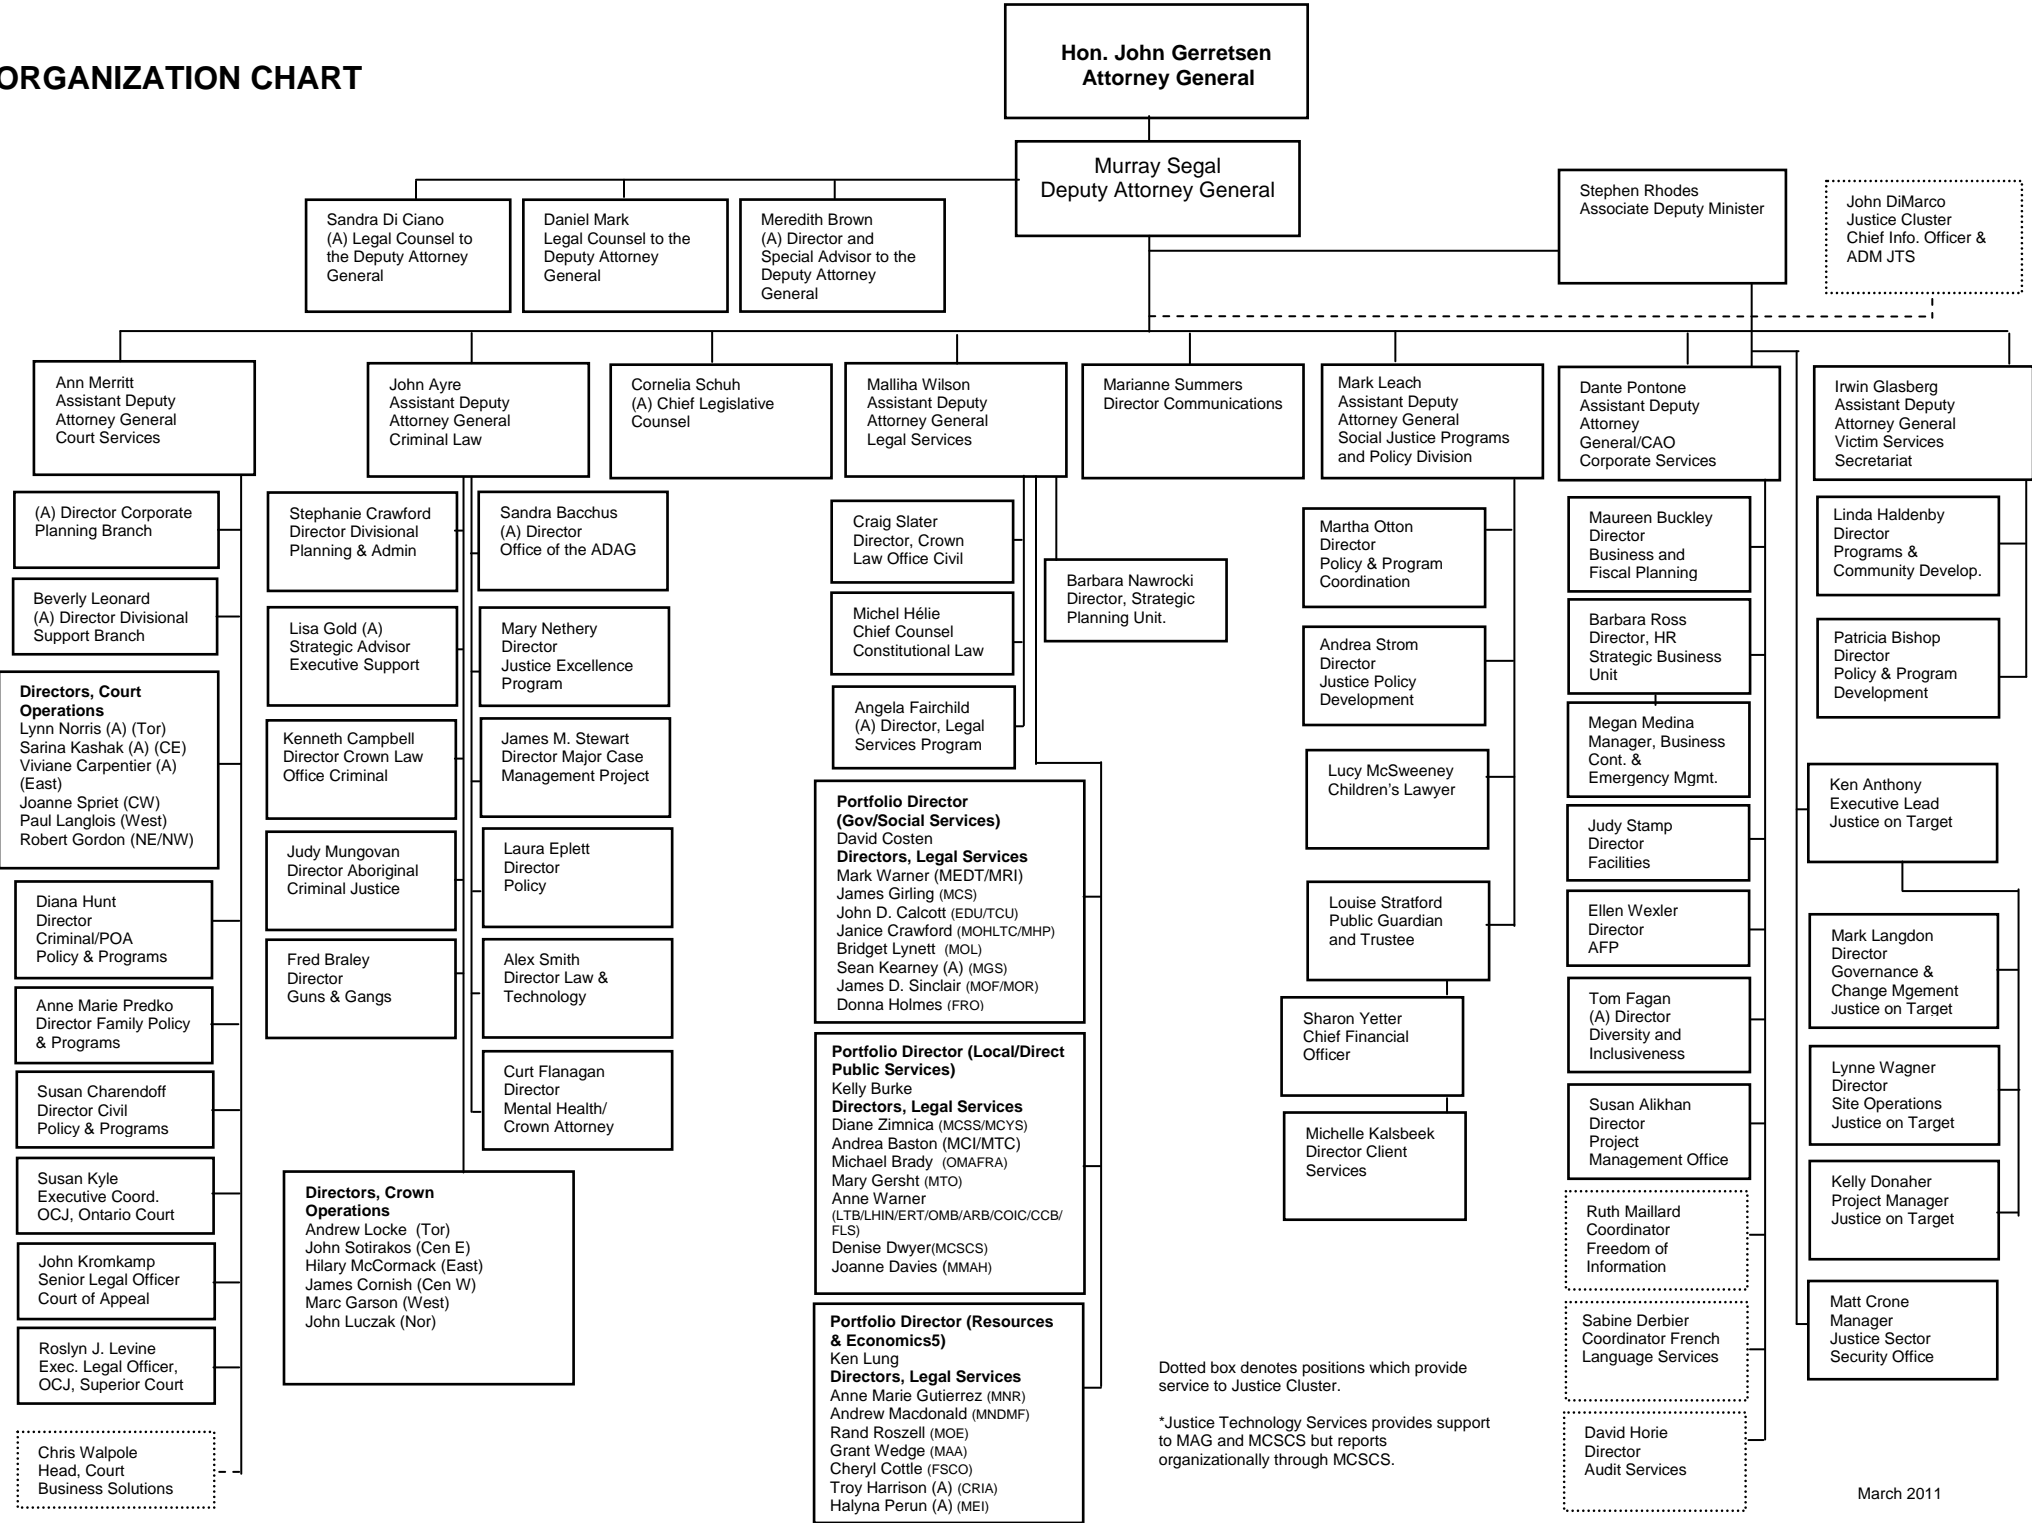

# ORGANIZATION CHART

Dotted box denotes positions which provide service to Justice Cluster.

\*Justice Technology Services provides support to MAG and MCSCS but reports organizationally through MCSCS.